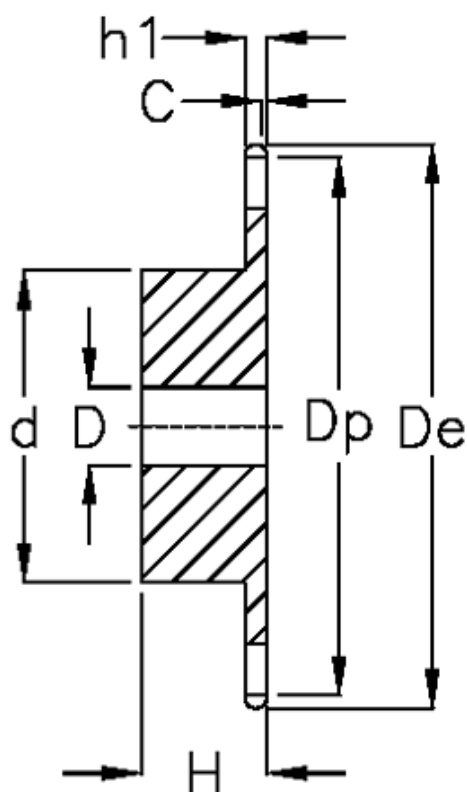

Article number: 616011002025

Description: Sprocket 05 B-1 Z=25 simplex
predrilled

Measures

C = 1

d = 35

D = $8 \pm 0,5$

De = 67.5

Dp = 63.83

For chain size = 8 x 3,0 mm

For chain type = 05 B-1

H = 14

h1 = 2.8

Number of teeth = 25